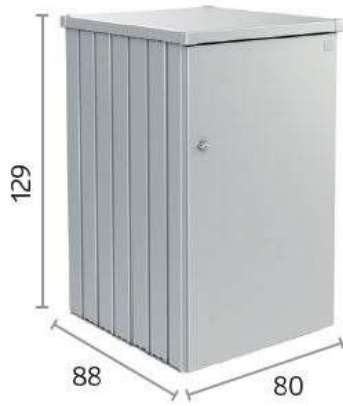

Two Combined dustbin box

Three combined dustbin box

Catch Bar for Tipping out Dustbin

Functional floor for positioning the dustbin wheels

Advantages

- Can be expanded as required due to modular design
- Integrated ventilation
- Stable roof for planters
- Rainwater proof and secure
- Catchbar for tipping out the dustbin
- Including functional floor and organiser system fitted inside the door

Colours

Metallic Silver

Metallic Quartz Grey

Metallic Dark Grey

Data Sheet

Variant	Colour Combination		Exterior Dimensions	Volume	Weight
	Side Walls	Door and Roof	W x L x H (cm)	(ca. L)	(kg)
1	Metallic Silver	Metallic Silver	80 x 88 x 129	740	42.5
1.2		Metallic Quartz Grey	80 x 88 x 129	740	42.5
1.3		Metallic Dark Grey	80 x 88 x 129	740	42.5
2	Metallic Quartz Grey	Metallic Quartz Grey	80 x 88 x 129	740	42.5
2.1		Metallic Silver	80 x 88 x 129	740	42.5
2.3		Metallic Dark Grey	80 x 88 x 129	740	42.5
3	Metallic Dark Grey	Metallic Dark Grey	80 x 88 x 129	740	42.5
3.1		Metallic Silver	80 x 88 x 129	740	42.5
3.2		Metallic Quartz Grey	80 x 88 x 129	740	42.5

Sizes (cm)

Outer Dimensions W x L x H (cm): 80 x 88 x 129
Door Opening: 65 x 118 cm (W x H)